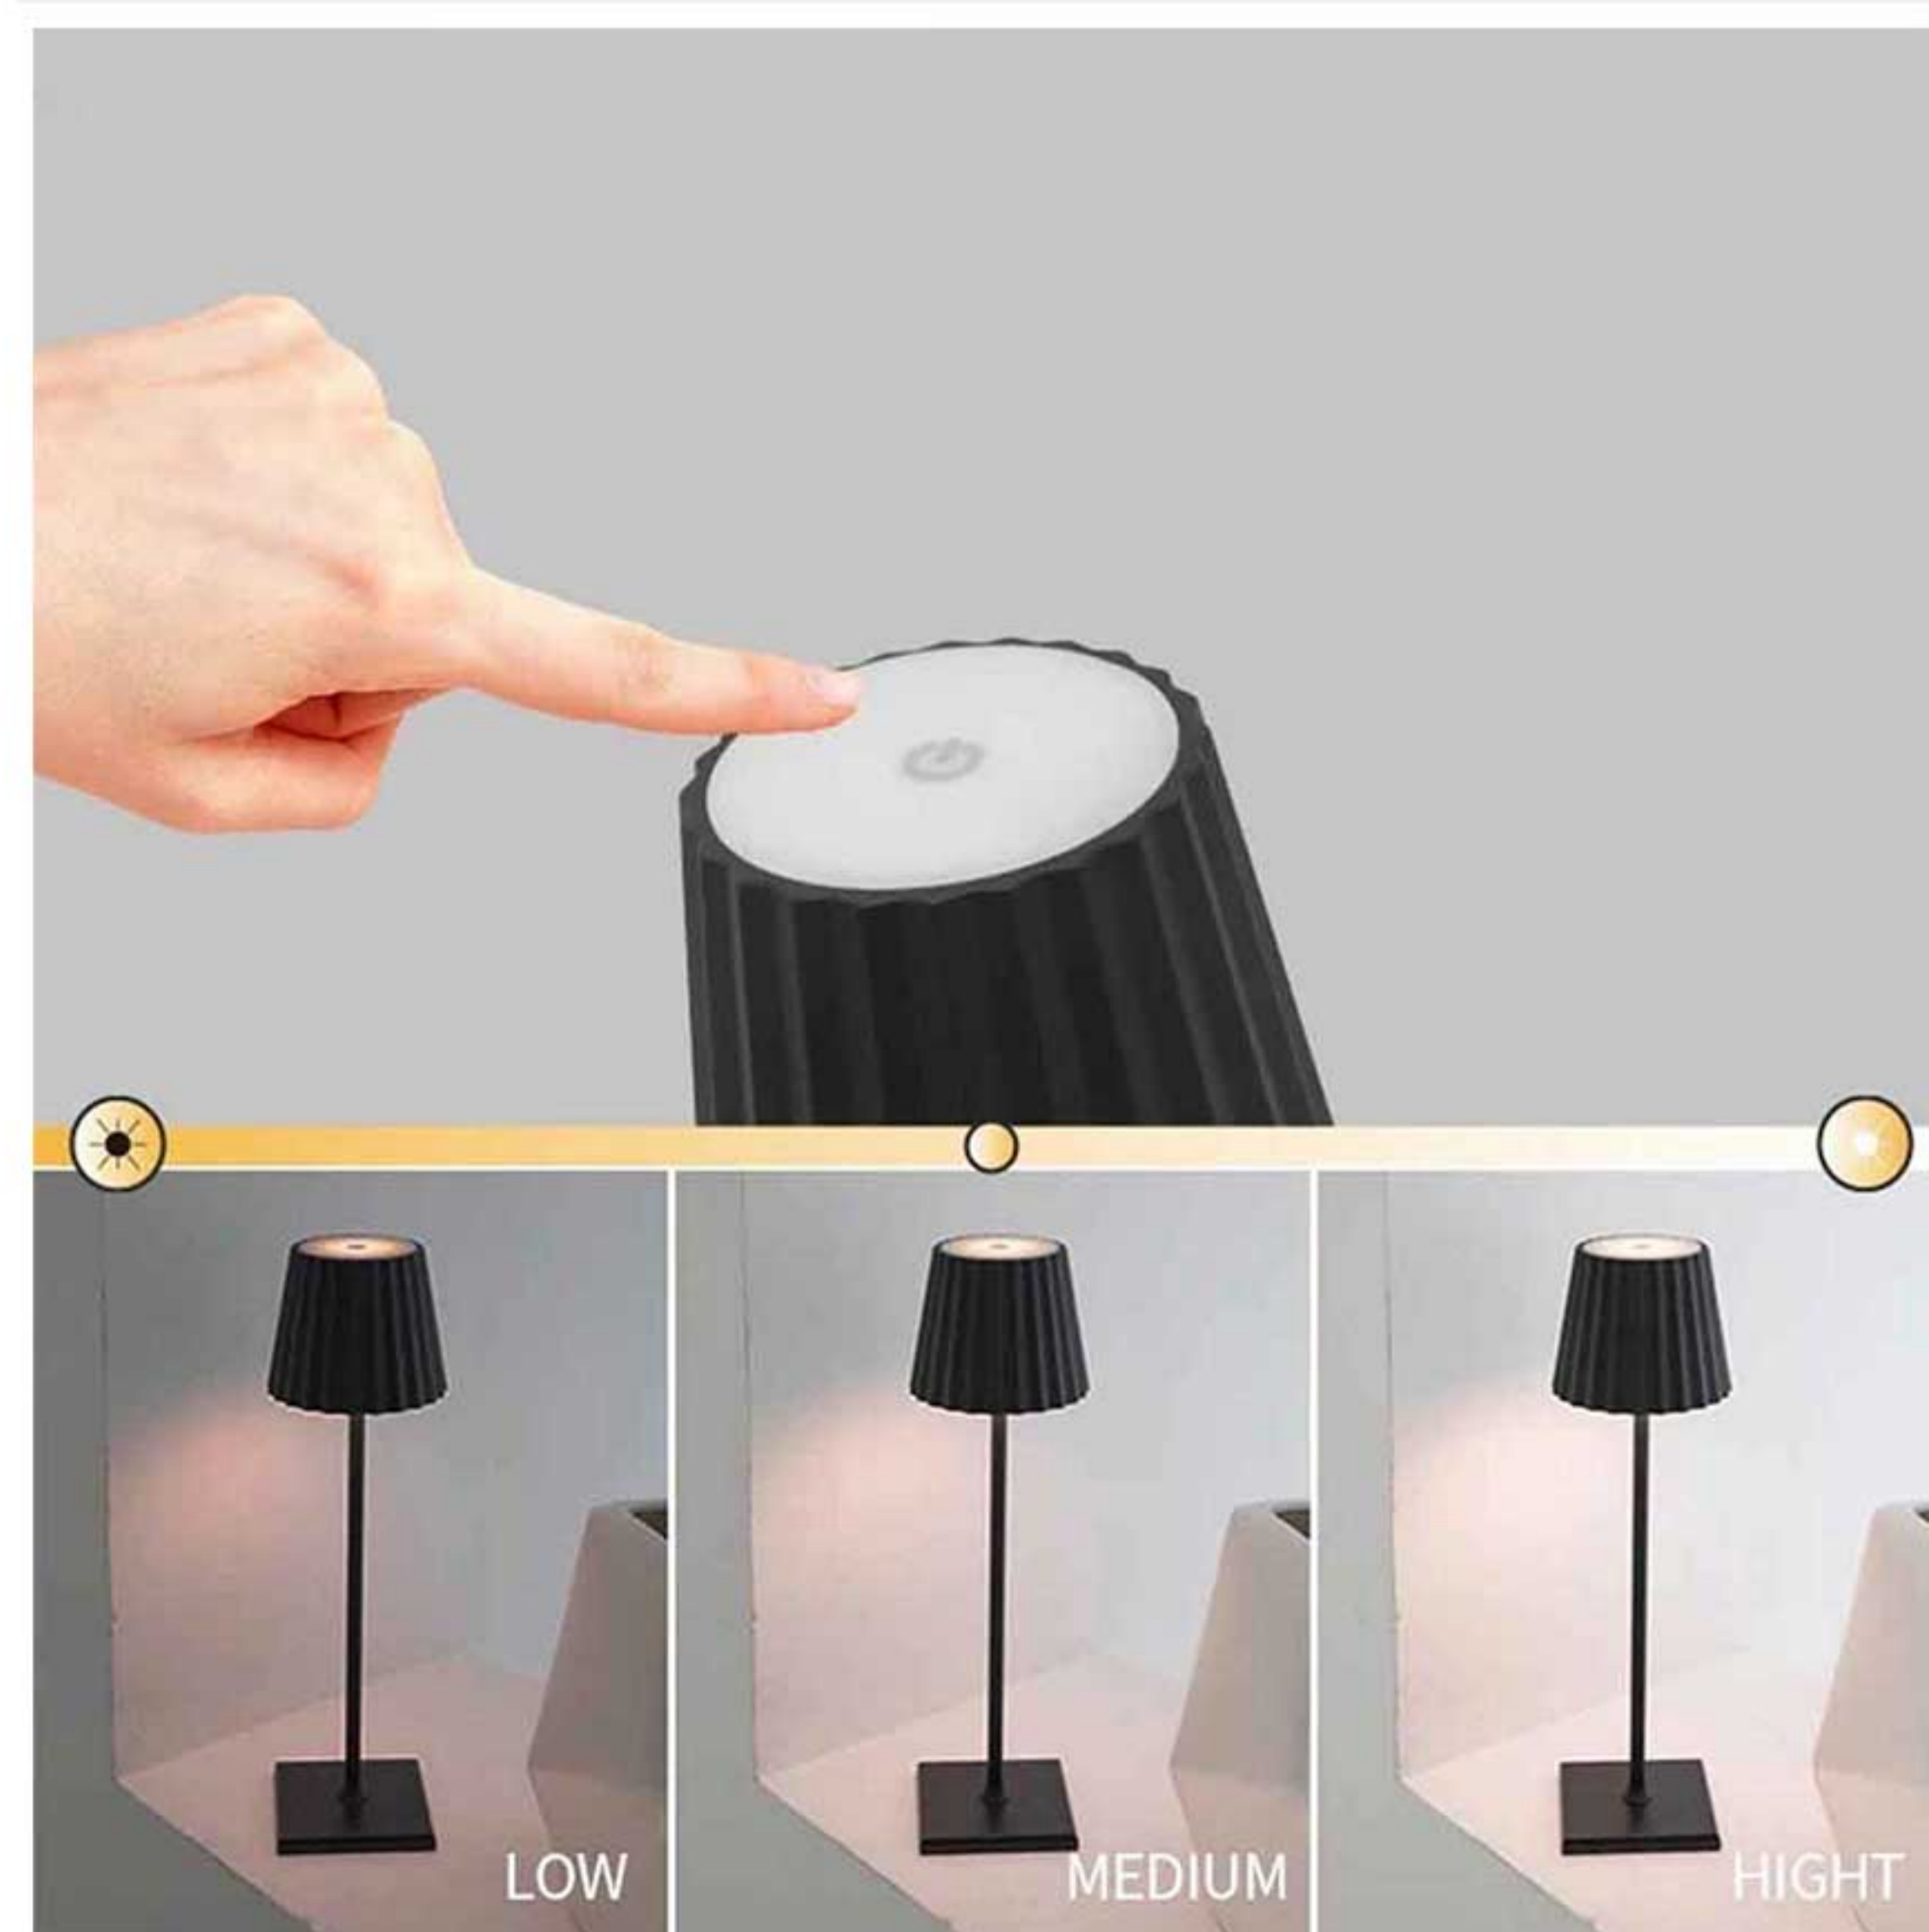

Diameter: 10cm

Height: 38cm

Silver

Gold

Black

White

Gray

SMART SIB

Diameter: 10cm , Height: 38cm

Cordless Table Lamp

Model: Aimus

Dimmable

Touch Sensor on top of light to turn on and off, change color temperature and to adjust brightness

Rechargeable LED Light, Comes with USB to USB-C cable for charging
Small and Compact, so you can always put it anywhere, space saving