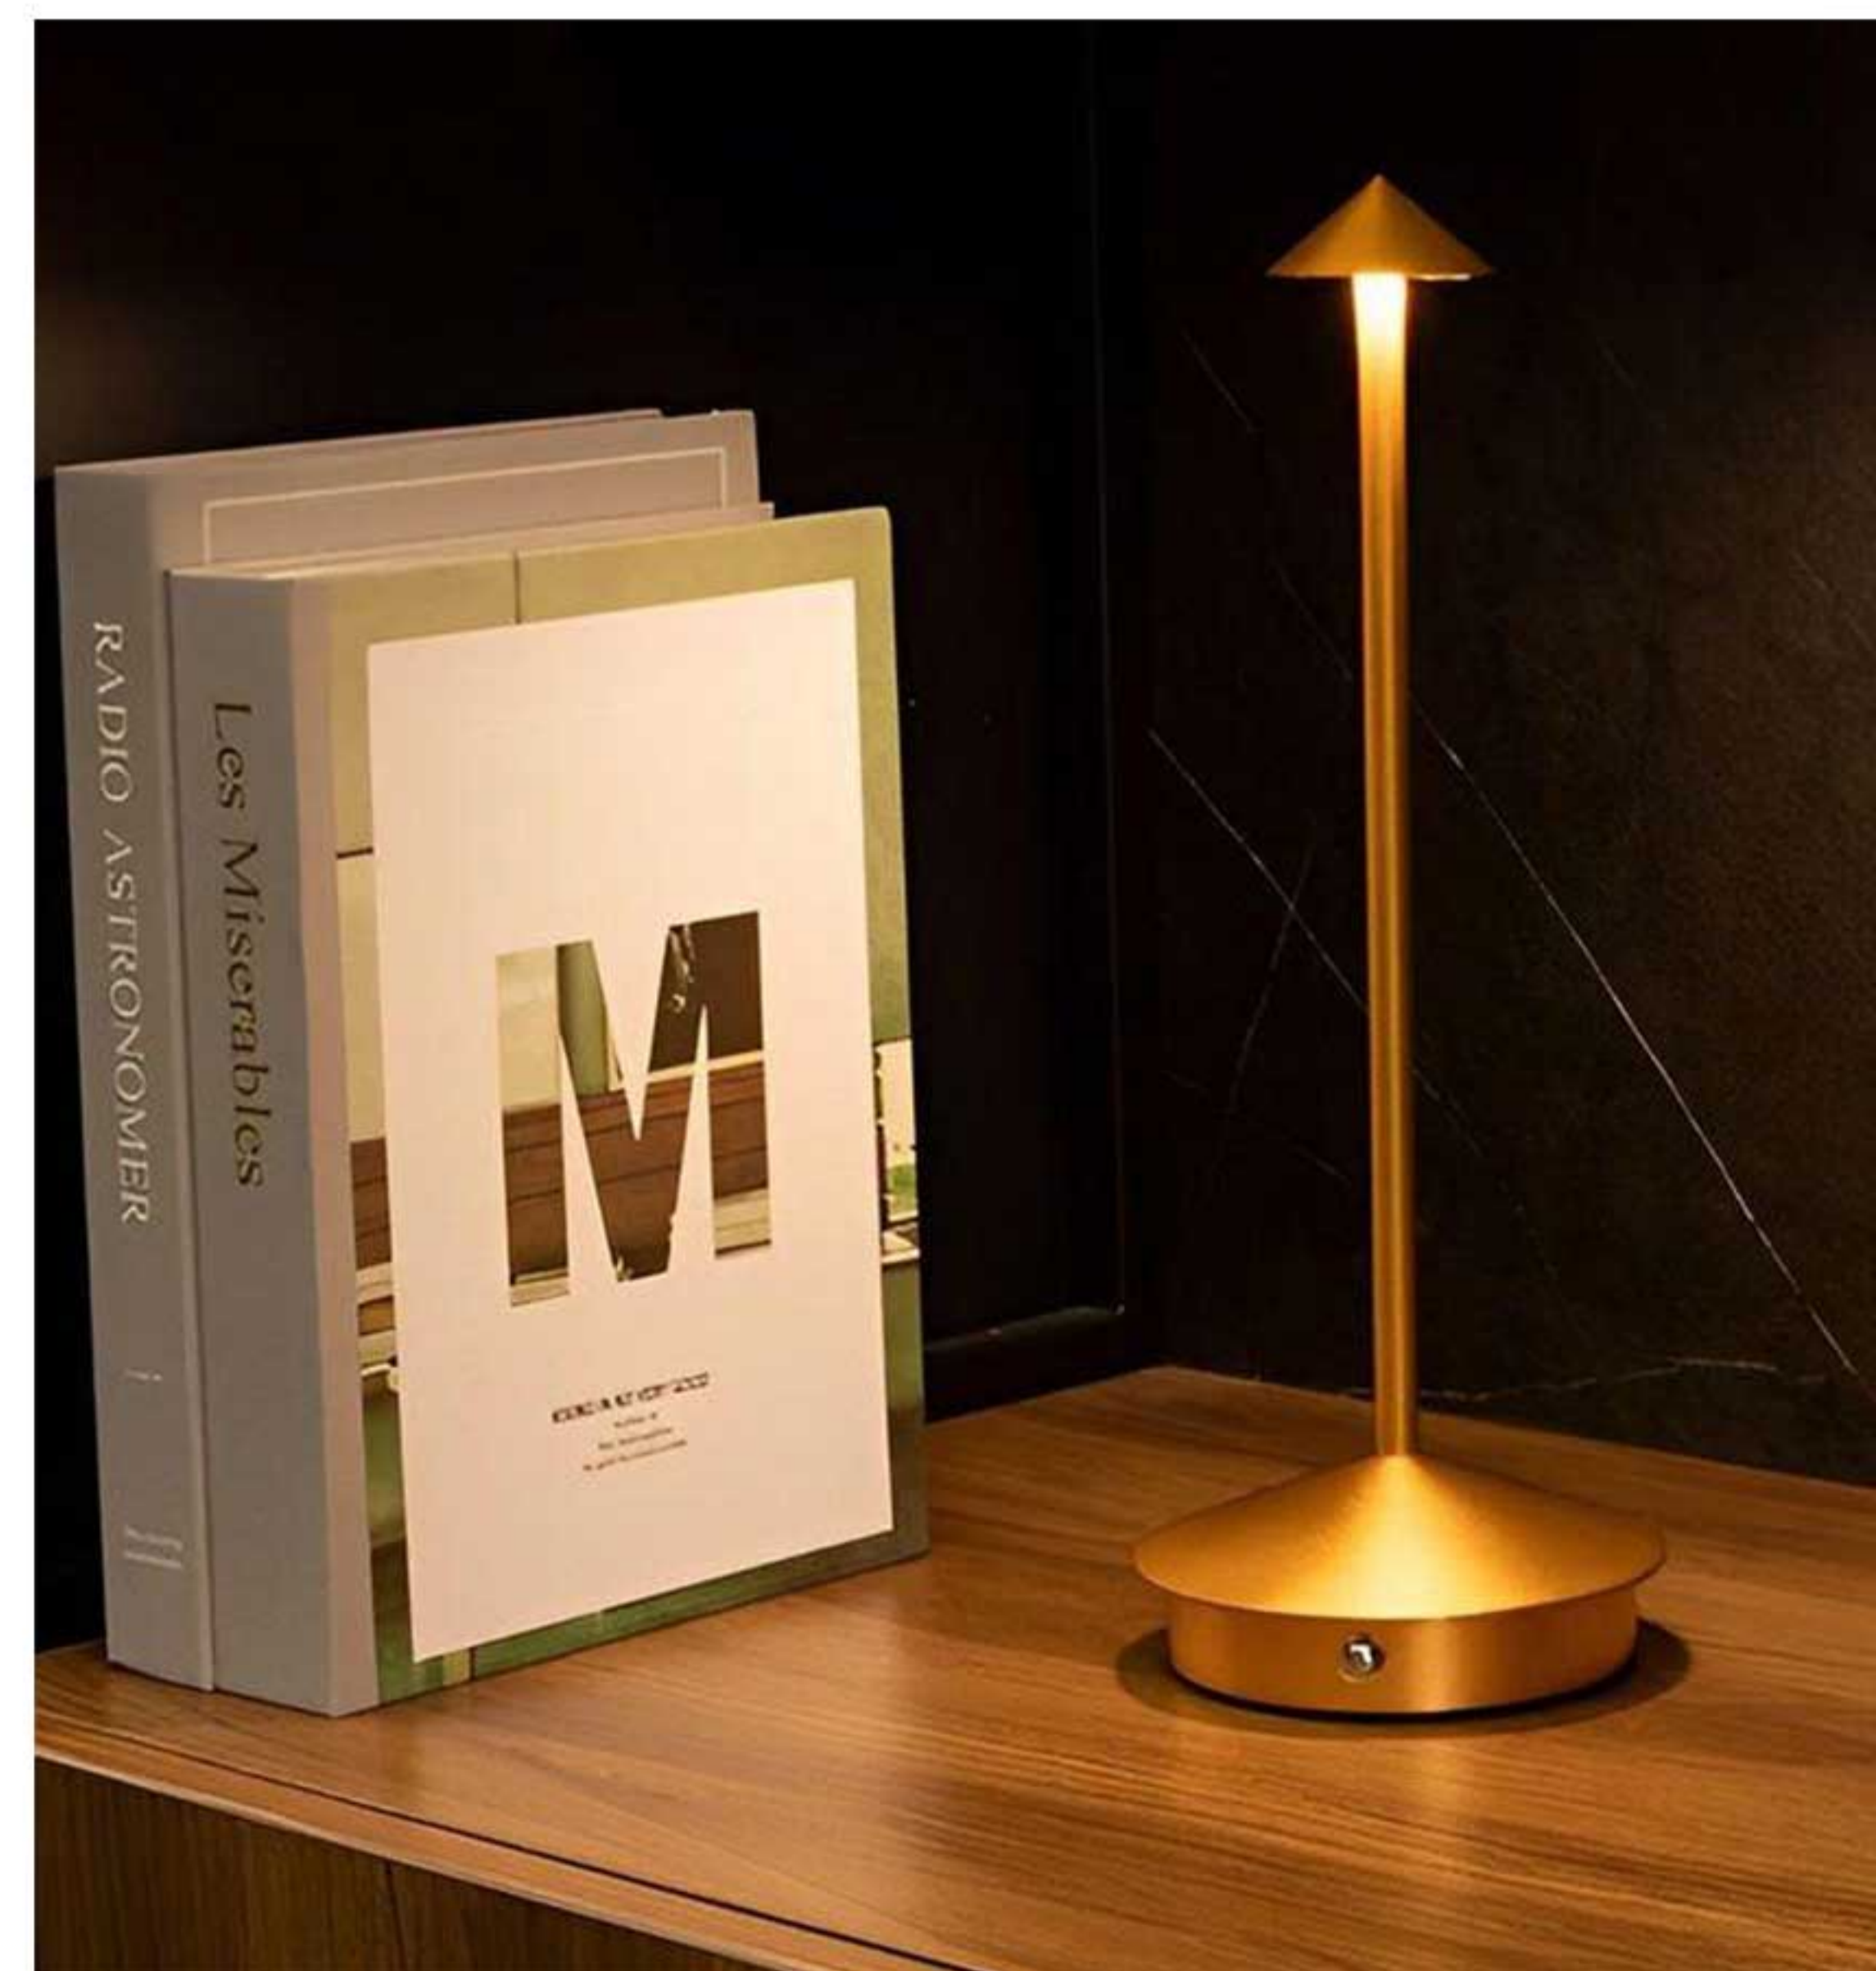

Dimmable

- Touch Sensor Adjustable Brightness: There is 3-level brightness for your choice and you can easily control the brightness with your finger.
- Safe and Eye-friendly: This LED desk lamp lights evenly with no flicker and no glare, greatly protecting your eyes.