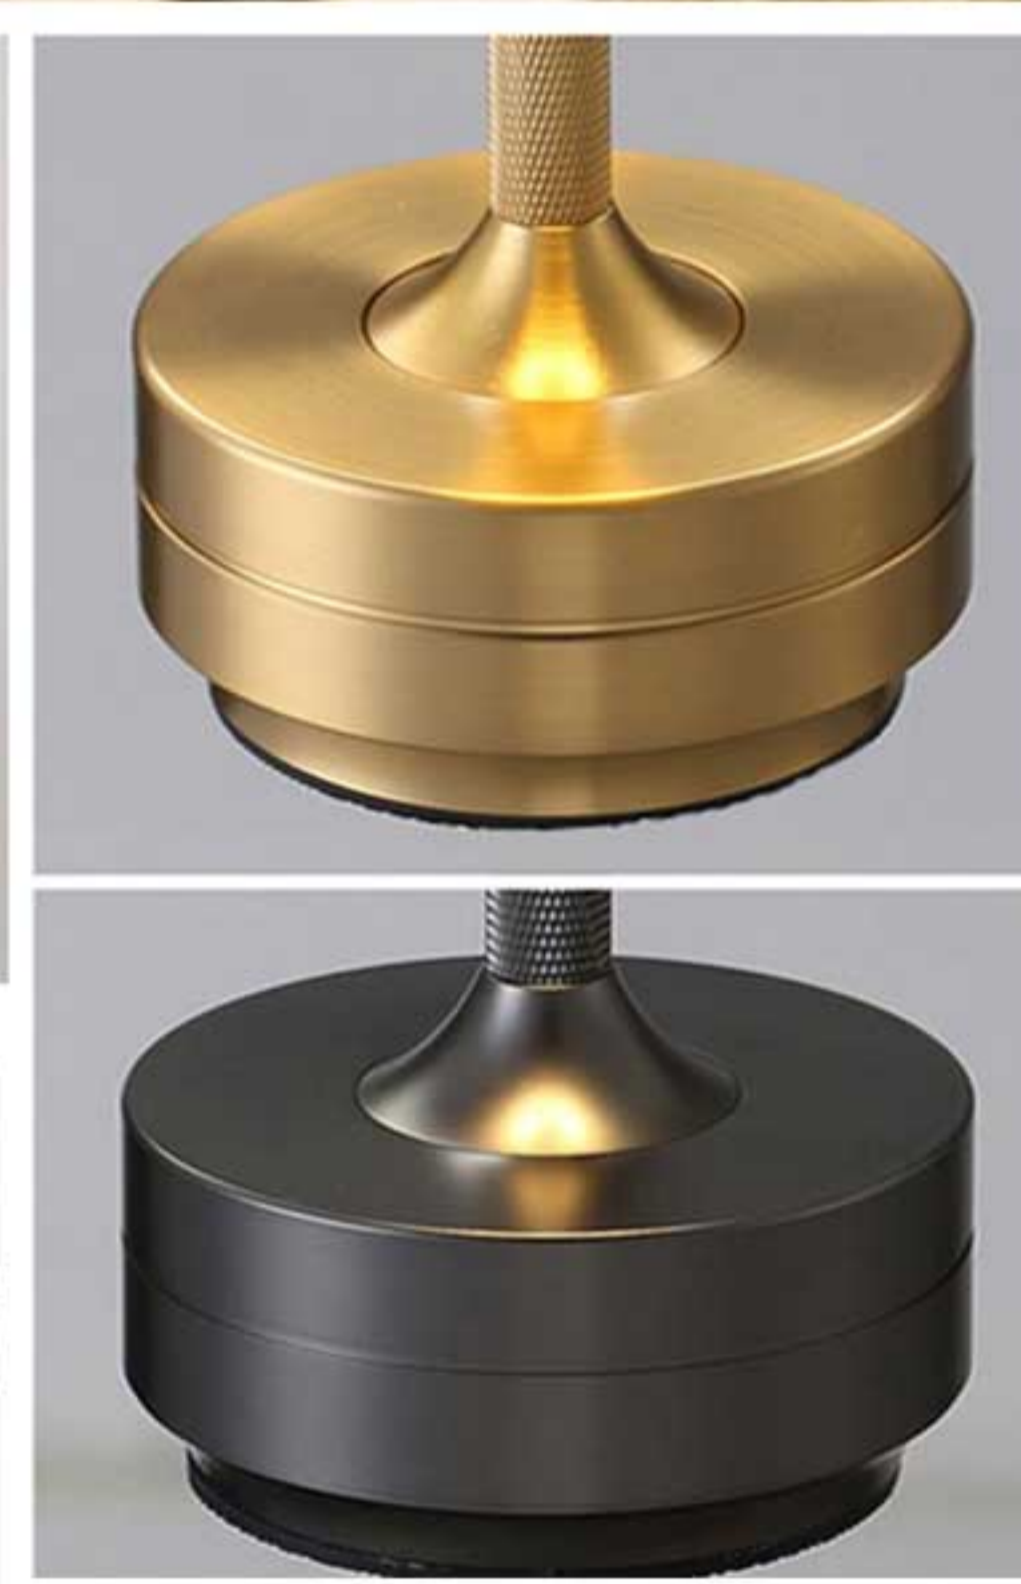

Diameter: 10cm , Height: 38cm

Cordless Table Lamp

Model: Aimus

Dimmable

Touch Sensor on top of light to turn on and off, change color temperature and to adjust brightness

Rechargeable LED Light, Comes with USB to USB-C cable for charging
Small and Compact, so you can always put it anywhere, space saving

Diameter: 13cm , Height: 29cm

Dark Gray

Gold

Black

Silver

Cordless Table Lamp

Model: FA32

-Rechargeable LED Light, Comes with USB to USB-C cable for charging

Diameter: 9cm , Height: 18cm

The lamp is not only a table lamp, but also a beautiful home decoration.

Dimmable

Touch Sensor to turn on and off, change color temperature and to adjust brightness

Gold

Black

Cordless Table Lamp