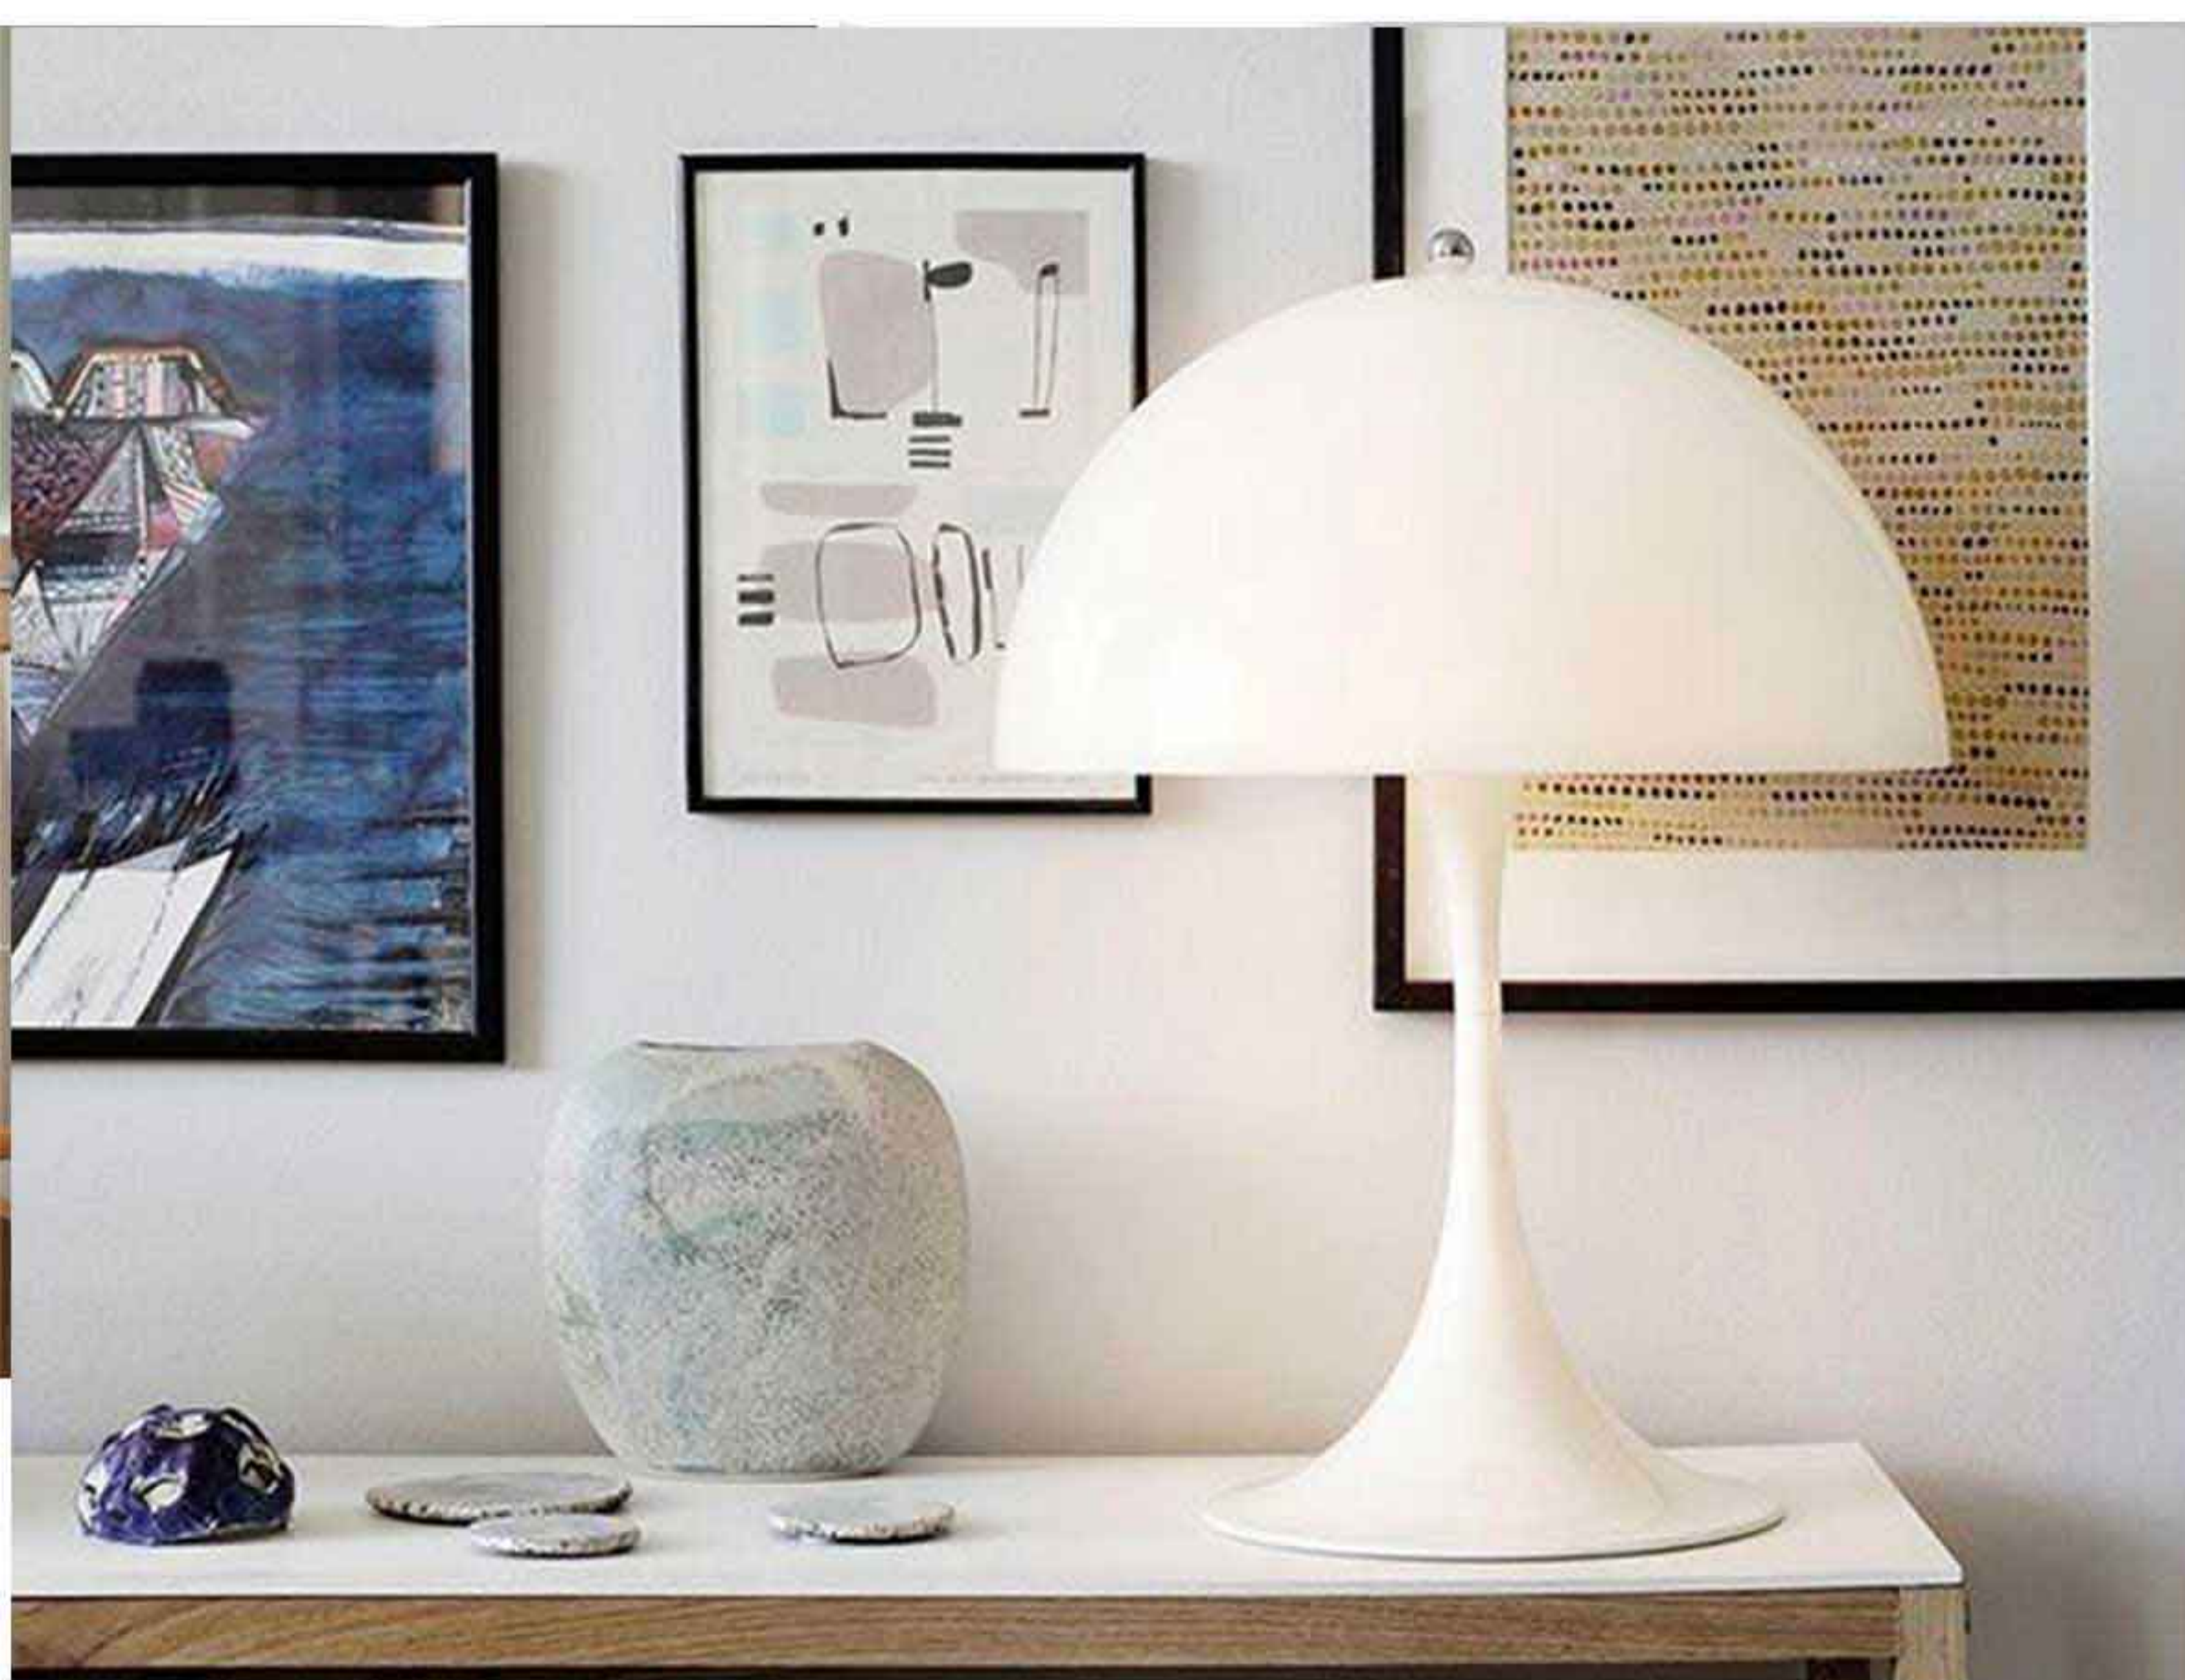

Table Lamp
Model: NORD