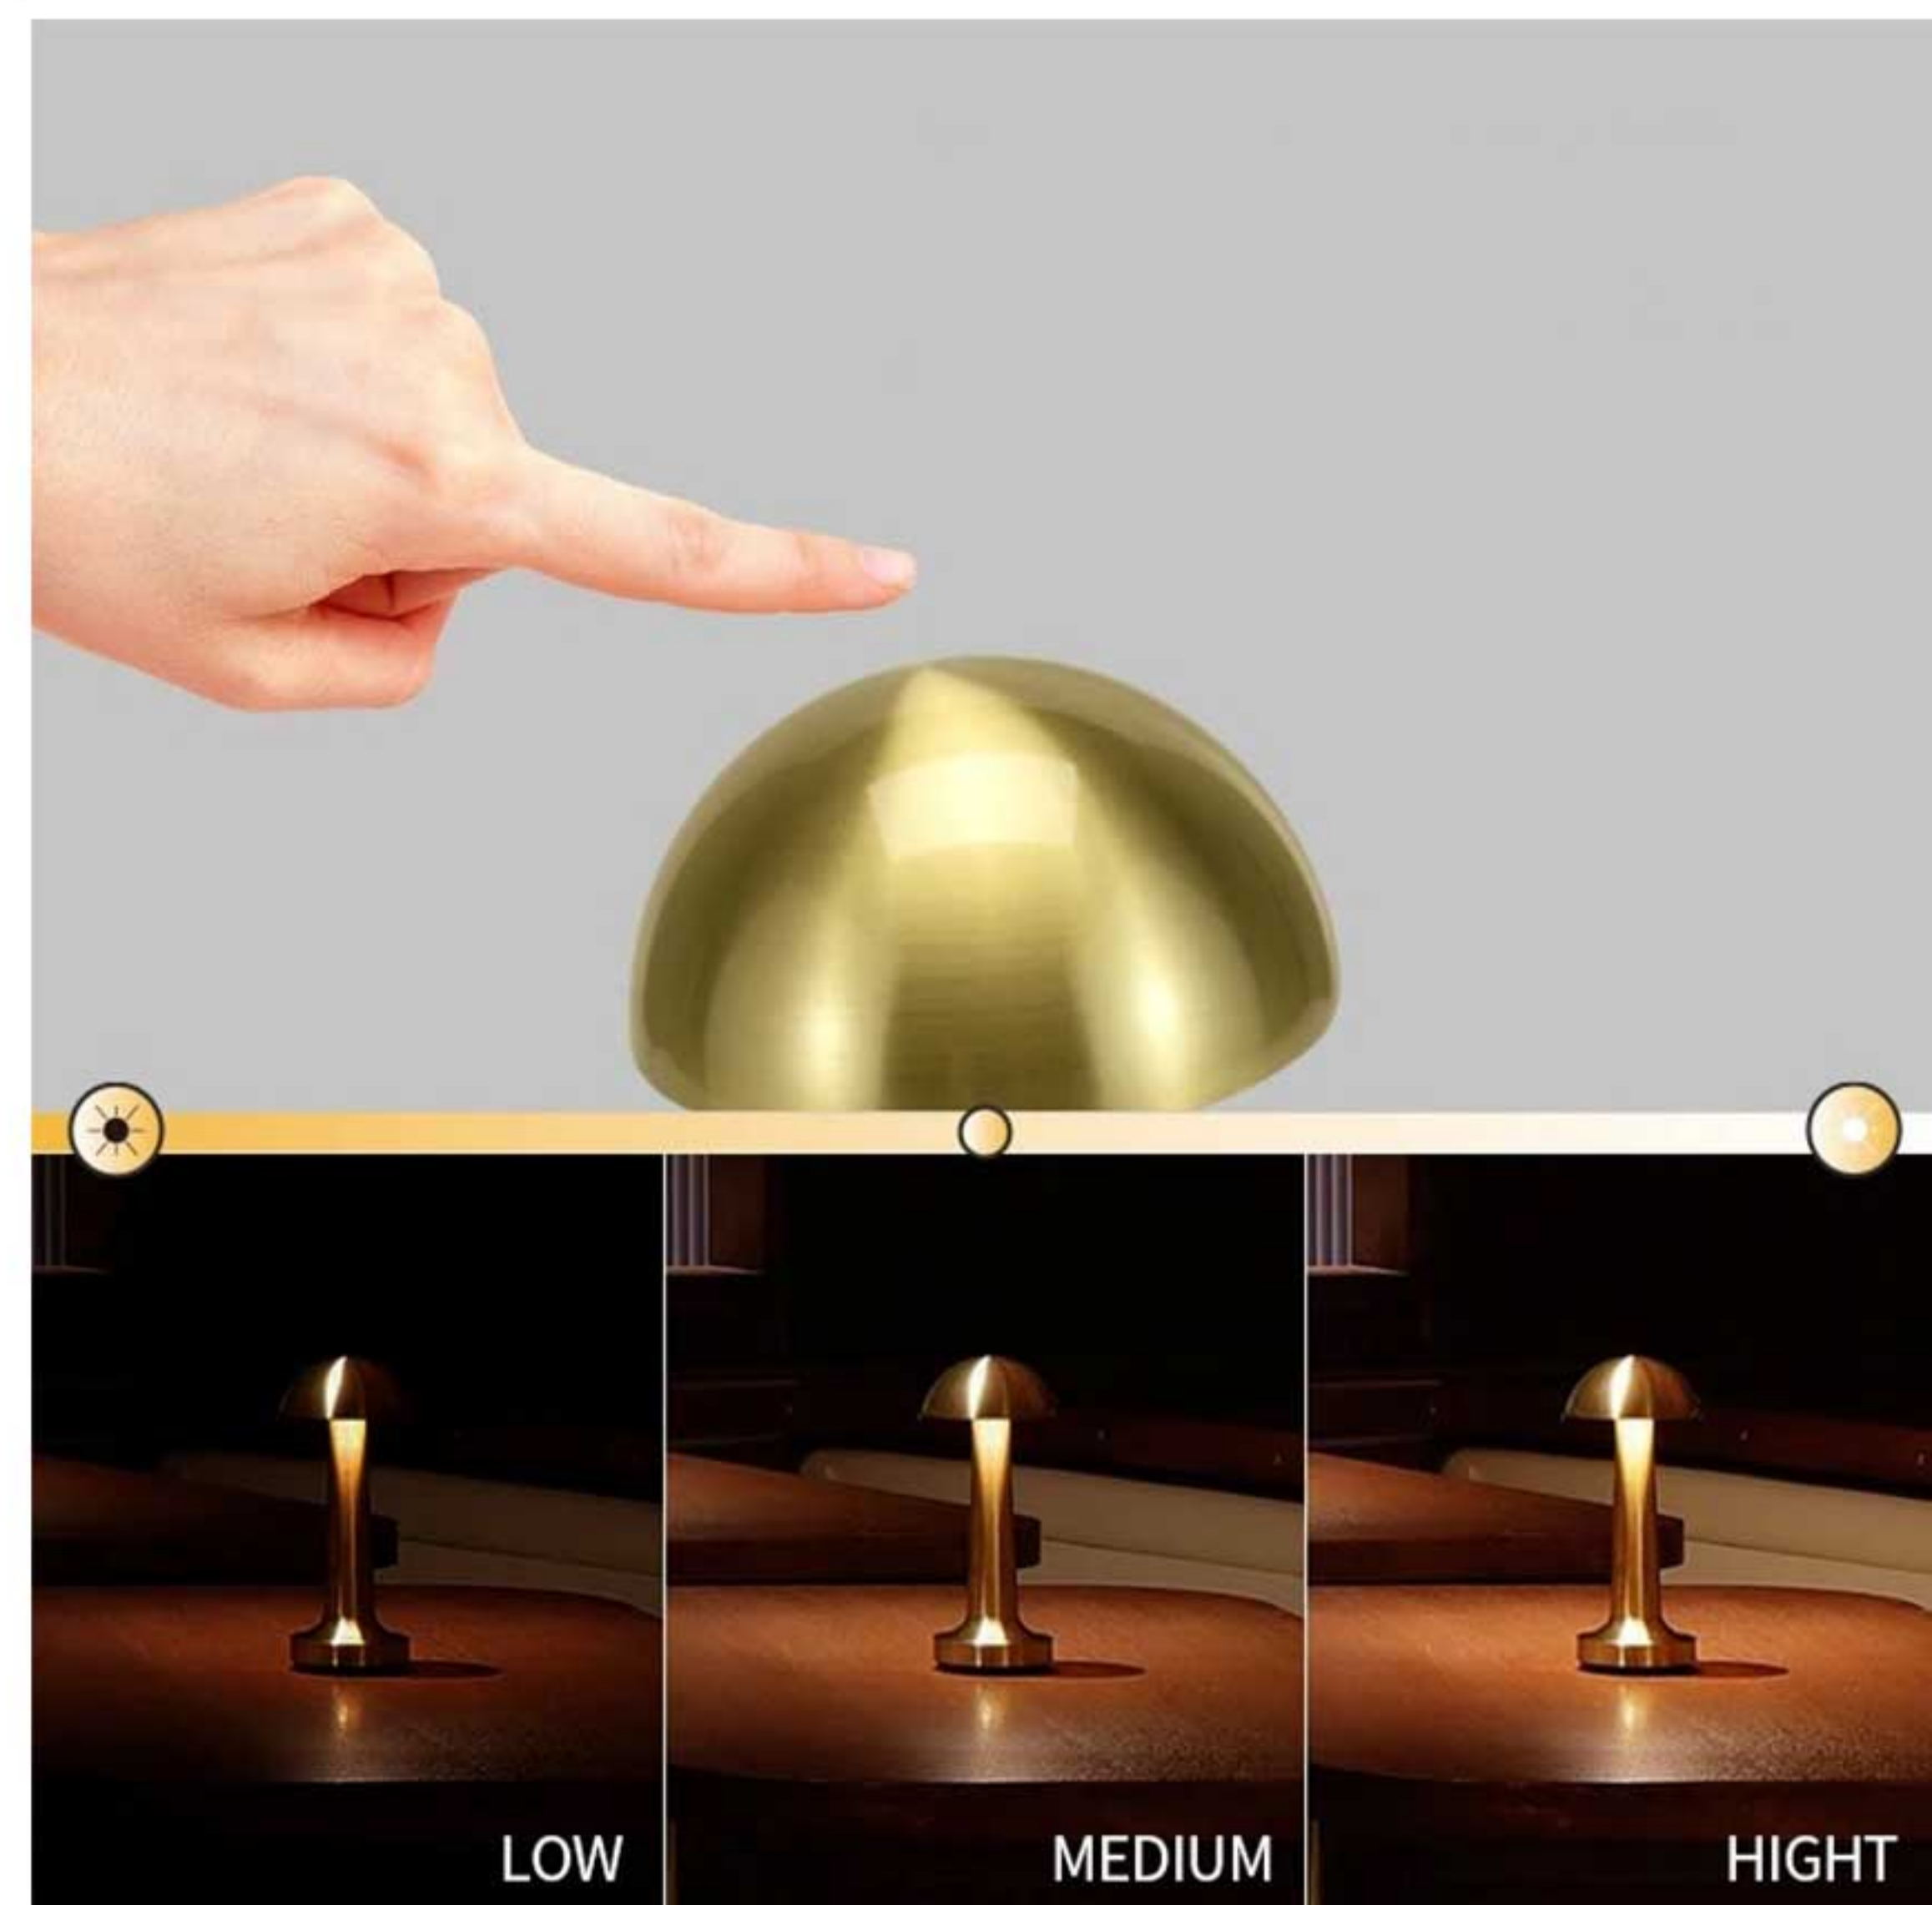

-Diameter: 30cm , Height: 35cm

White

Cordless Table Lamp

Model: DN23

-Rechargeable LED Light, Comes with USB to USB-C cable for charging

-Small and Compact, so you can always put it anywhere, space saving

-The lamp body is made of aluminum alloy with a frosted coating process, scratch and rust-resistant

-use scenes without restriction, making it perfect for outdoor camping, dinner lighting, family gathering, cafe, restaurant, bar atmosphere lighting, etc.

-Diameter: 10cm , Height 22cm

Dimmable

Touch Sensor on top of light to turn on and off, change color temperature and to adjust brightness.