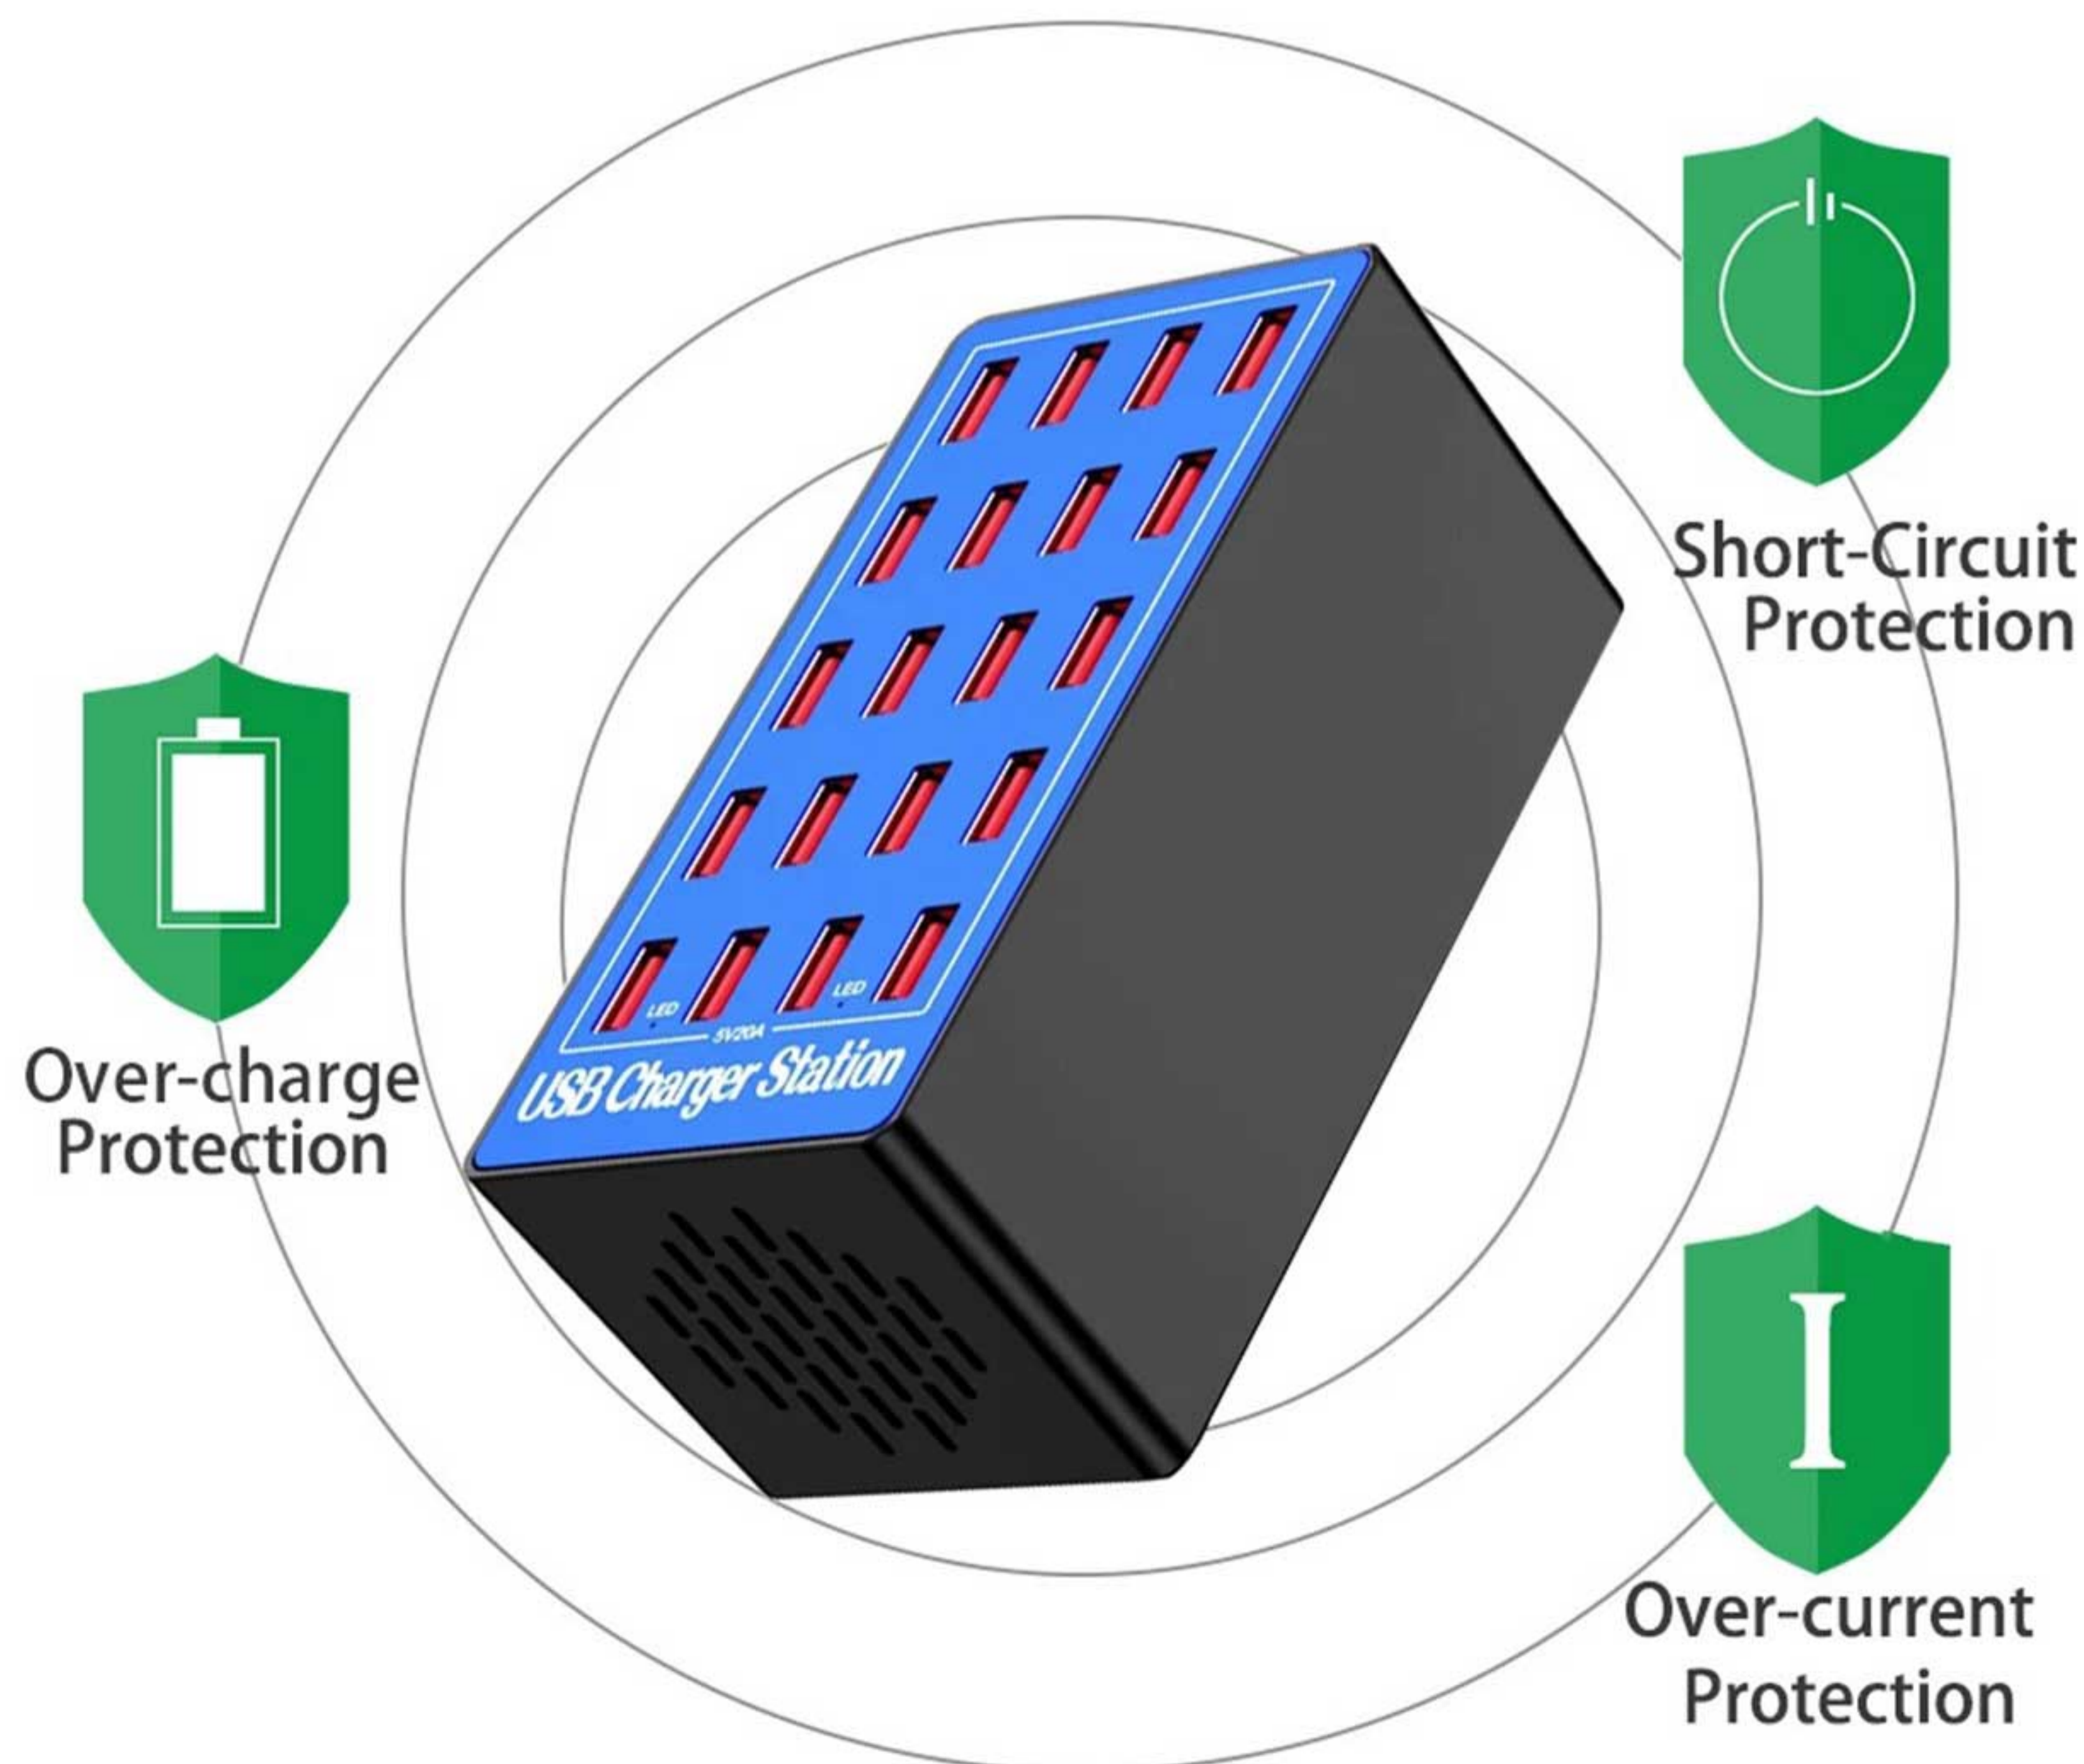

Multi-port Smart Charger

Fast Charging Fully Compatible Intelligent Current Multiple Protection