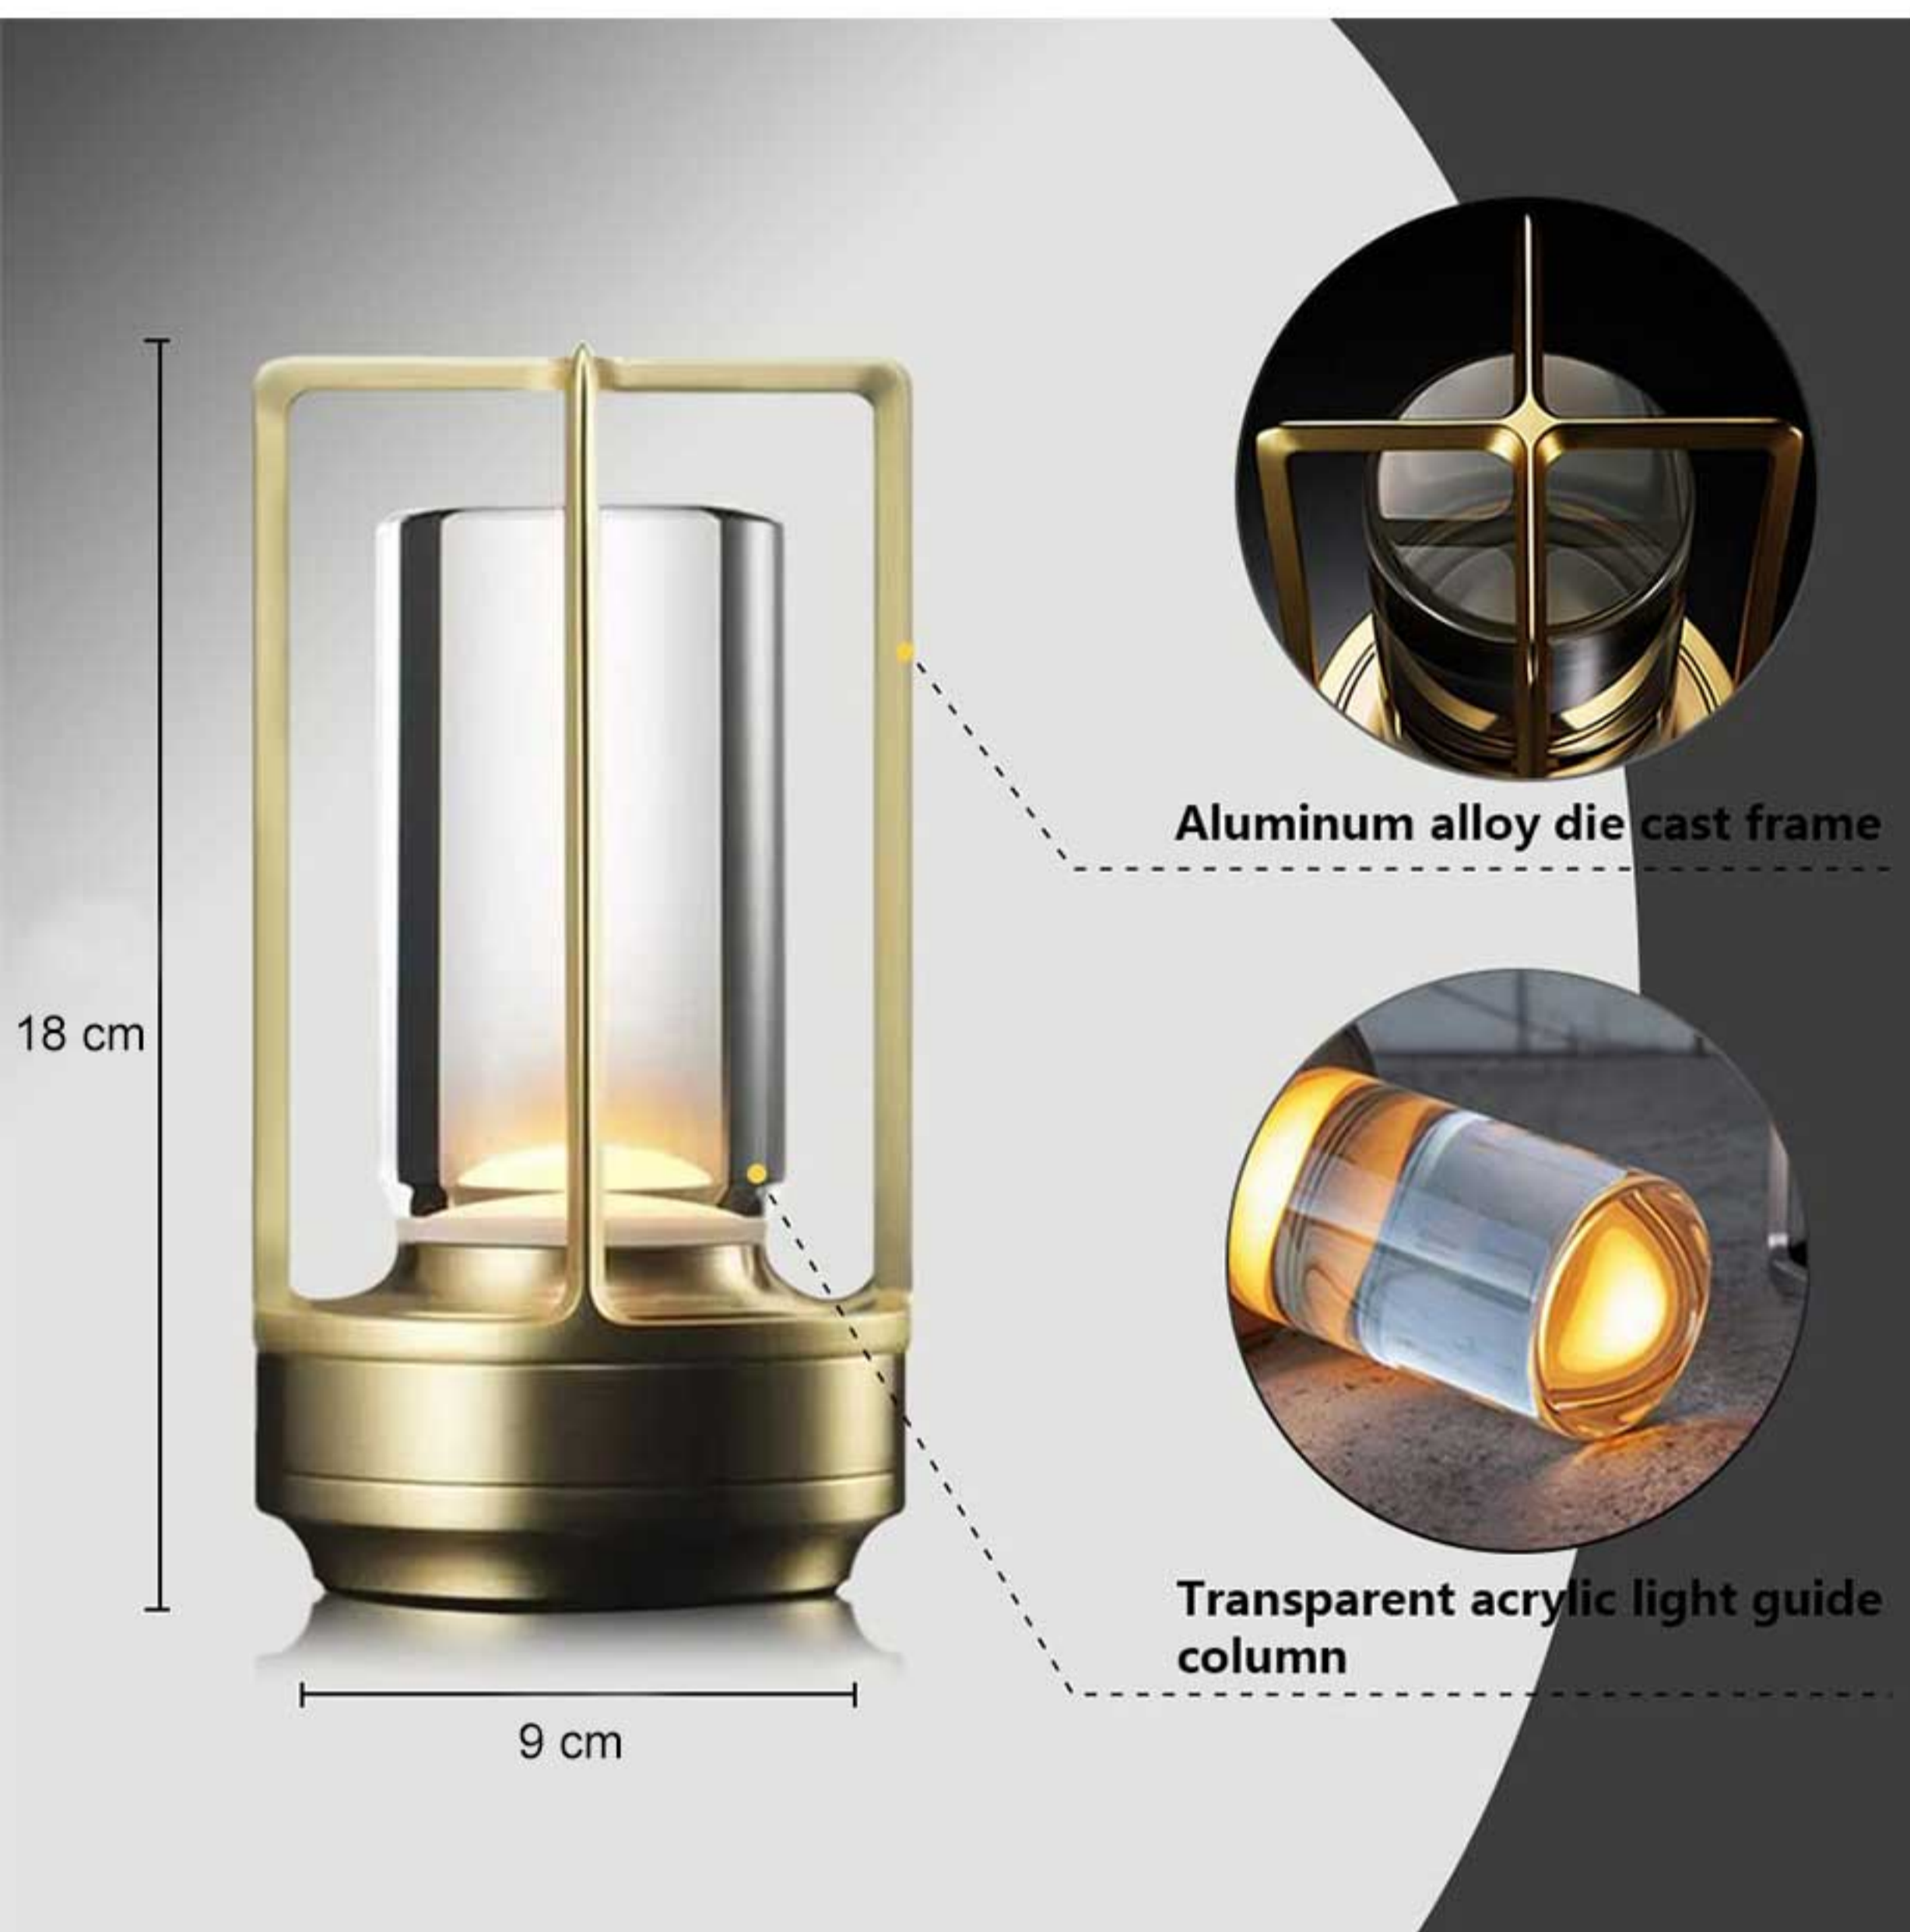

Diameter: 10cm , Height: 38cm

Cordless Table Lamp

Model: Aimus

Dimmable

Touch Sensor on top of light to turn on and off, change color temperature and to adjust brightness

Rechargeable LED Light, Comes with USB to USB-C cable for charging
Small and Compact, so you can always put it anywhere, space saving

Diameter: 13cm , Height: 29cm

Dark Gray

Gold

Black

Silver

Cordless Table Lamp

Model: FA32

-Rechargeable LED Light, Comes with USB to USB-C cable for charging

Diameter: 9cm , Height: 18cm

The lamp is not only a table lamp, but also a beautiful home decoration.

Dimmable

Touch Sensor to turn on and off, change color temperature and to adjust brightness

Gold

Black

Cordless Table Lamp

MINIMALIST DESIGN

-This LED light with the modern appearance can be used as an ambient light, creating charming atmosphere in restaurants, living rooms, bars and more.

Black

Diameter: 15cm , Height: 27cm